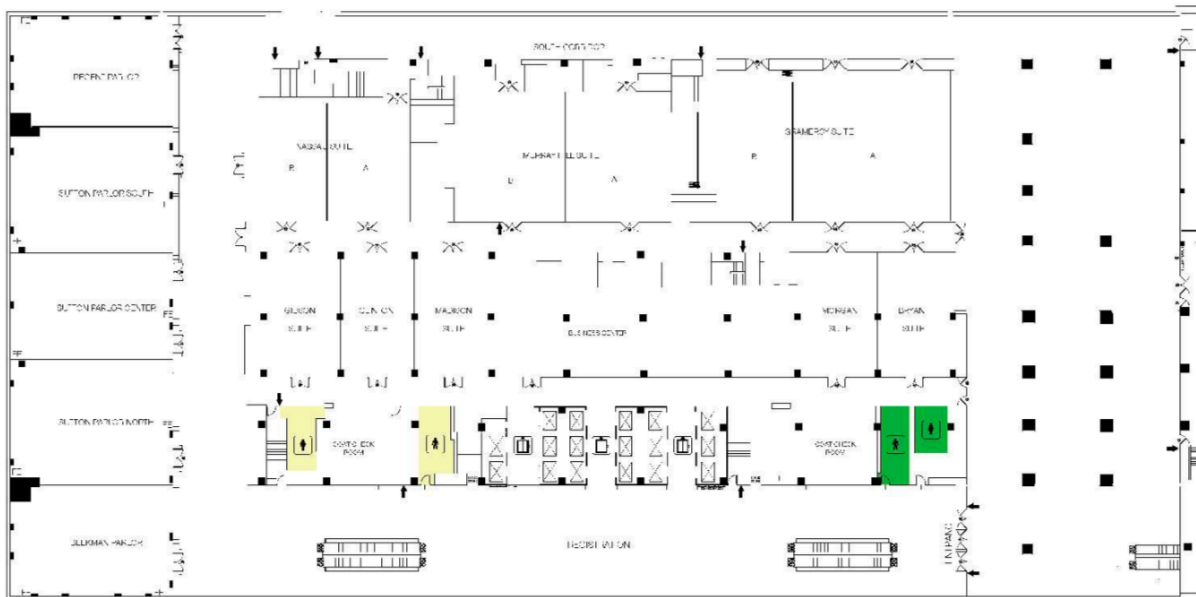

2nd Floor

This is the busiest area of the Hilton for the ASA conference. There are two sets of restrooms. One near the traditionally busy escalator. Another near the front lobby escalator. The set nearest the busy escalator will be AG and the other set BGS.

For signage, there is concern about the lighted signs that glow with the binary gender symbols. Meeting services has attempted to deal with the lights by placing signs over them for the AG signage.

Second Floor