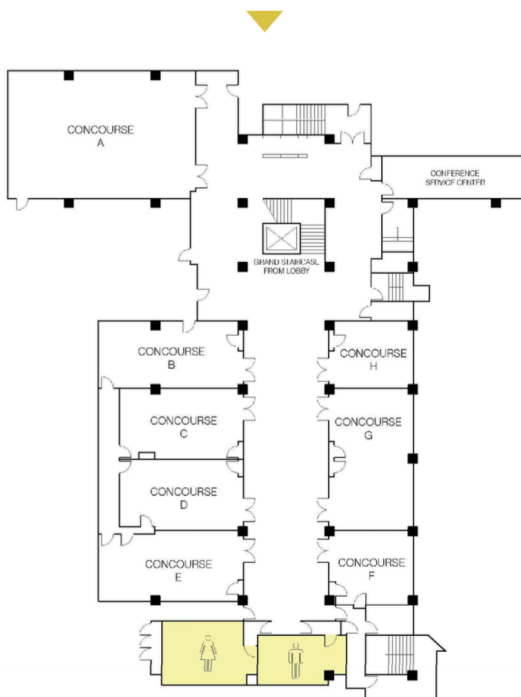

Lower Level/Concourse

This set was designated BGS. These are the only available restrooms on this floor. It is on a low traffic floor. The childcare center and Sociologists for Women in Society room are located on this floor.

Lobby Floor:

There is one set in the back for the restaurants and bell hop and for public use. It is not available for change.