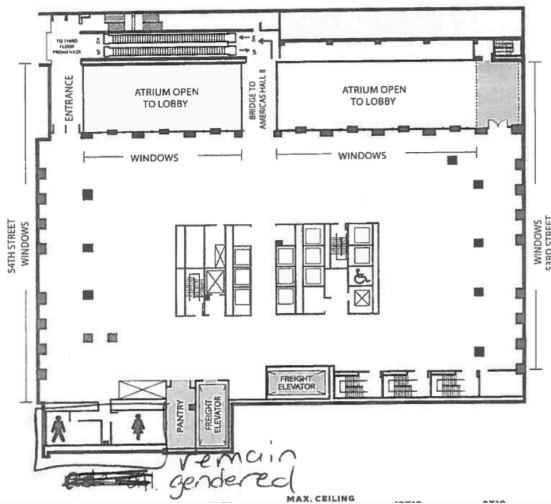

AMERICAS HALL I