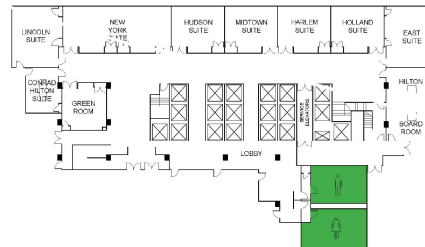

**ENGAGING
SOCIAL JUSTICE
FOR A BETTER WORLD**

114th ASA Annual Meeting
August 10-13, 2019
New York, NY

WHAT ARE YOU DOING TO MAKE
THE WORLD BETTER