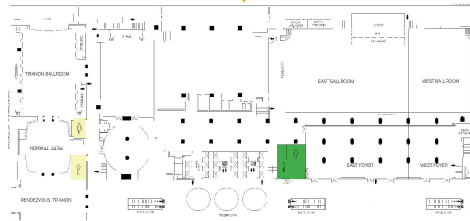

Fourth Floor