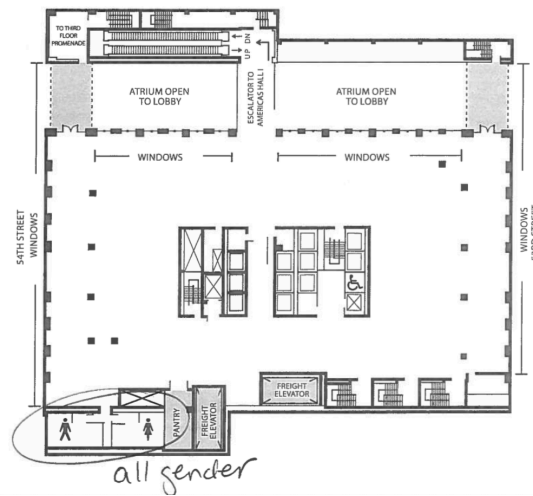

AMERICAS HALL II