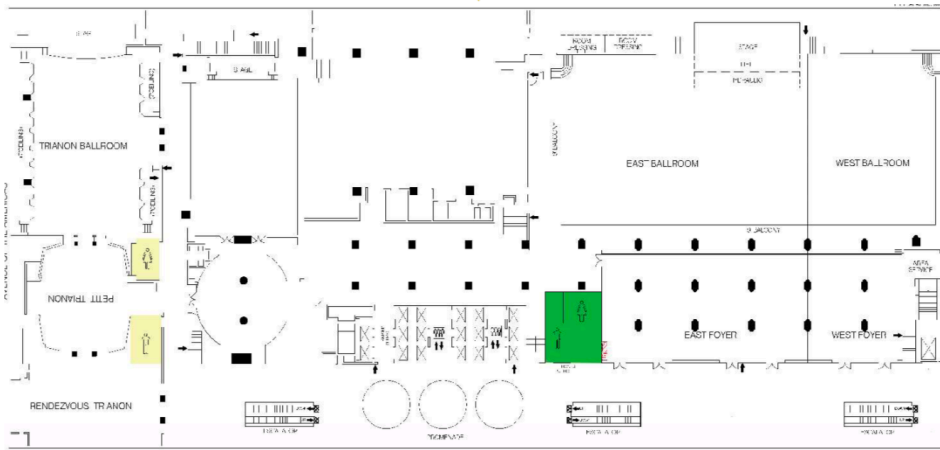

3rd Floor:

There are also two sets of bathrooms. They will mirror the 2nd floor. The set nearest the job fair room will be AG, and the other set will be BGS. We contractually lose ability to control the BGS restrooms at 4:10 PM, which was another reason to make this set BGS since they would remain BGS after 4:10 and not require switched signage.

Inside Americas Hall 1, the restrooms will be BGS. Inside Americas Hall 2, the restrooms will be AG.

Third Floor